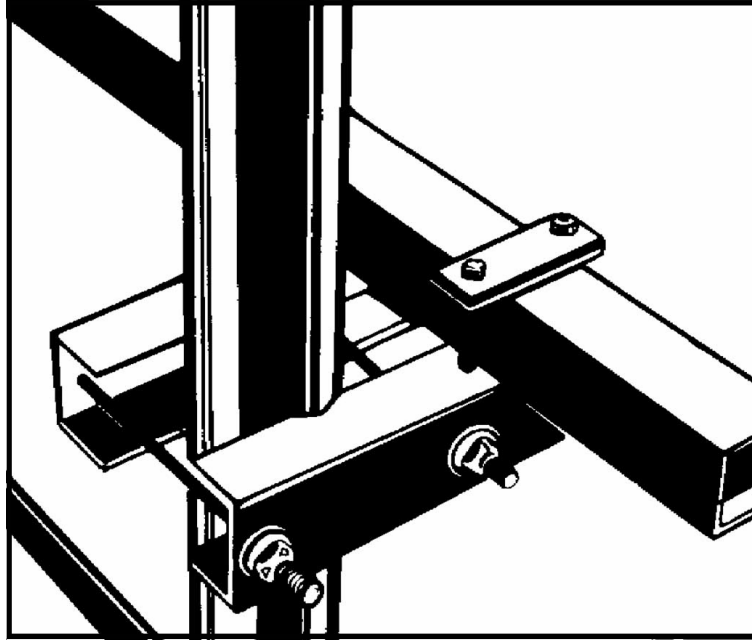

TOWER LEG CLAMP

SCREEN YAGI MOUNTING