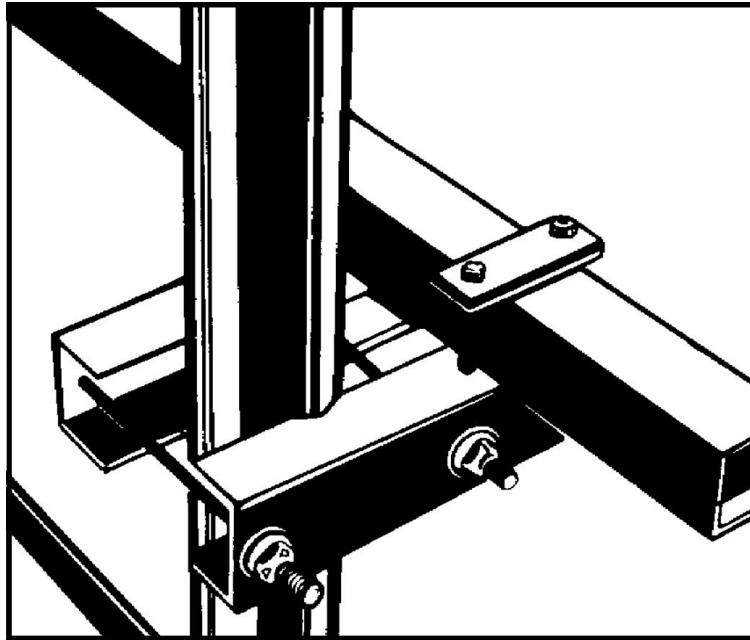

TOWER LEG CLAMP

SCREEN YAGI MOUNTING