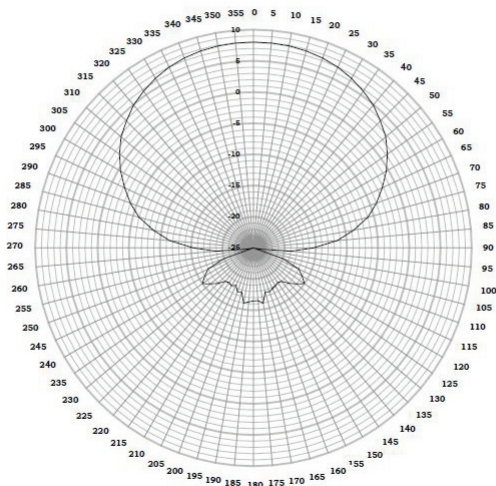

LOG PERIODIC ANTENNA PATTERNS

LPD-7 H-PLANE