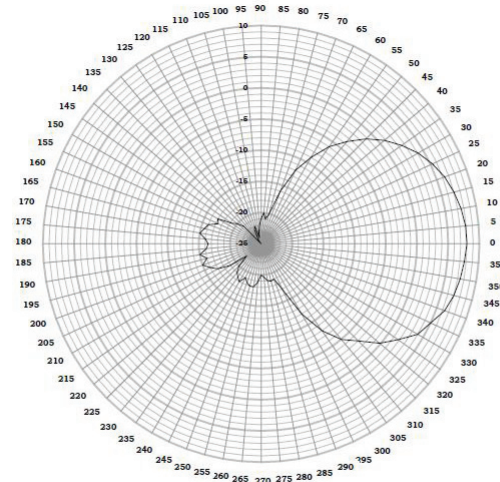

LPD-7 E-PLANE