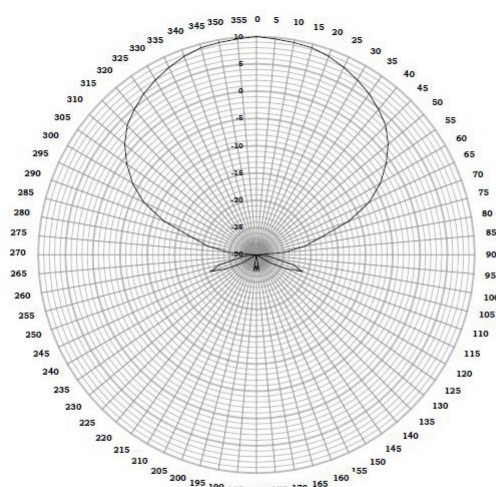

## LOG PERIODIC ANTENNA PATTERNS

LPD-7 H-PLANE

LPD-7 E-PLANE

LPD-12 H-PLANE

LPD-12 E-PLANE

TACO Antenna's ongoing policy of continuing development may result in specification changes to its products.

**US AND INTERNATIONAL SALES AGENT**