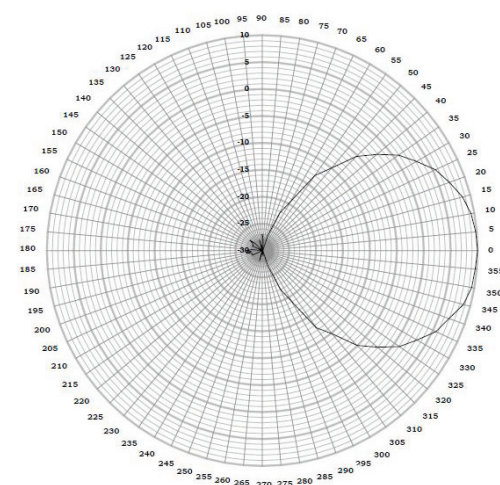

#### MECHANICAL SPECIFICATIONS

MODEL	LPD-7	LPD-12
Length	64.625 in (164.15 cm)	79.50 in (201.93 cm)
Number of Elements	7	12
Longest Element	32 in (81.3 cm)	26.75 in (67.95 cm)
Weight	9.5 lbs (4.3 kg)	14 lbs (6.35 kg)
Mounting	3 in O.D. max (7.82 cm)	3 in O.D. max (7.82 cm)
Operating Temperature	-40 to +80	-40 to +80

## LOG PERIODIC ANTENNA PATTERNS

LPD-7 H-PLANE

LPD-7 E-PLANE

LPD-12 H-PLANE

LPD-12 E-PLANE

TACO Antenna's ongoing policy of continuing development may result in specification changes to its products.