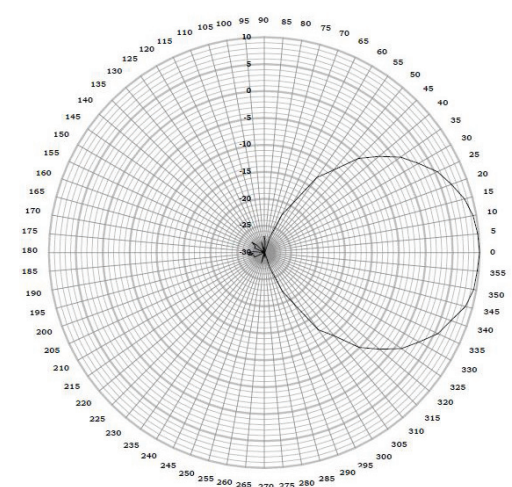

#### MECHANICAL SPECIFICATIONS

MODEL	LPD-7	LPD-12
Length	64.625 in (164.15 cm)	79.50 in (201.93 cm)
Number of Elements	7	12
Longest Element	32 in (81.3 cm)	26.75 in (67.95 cm)
Weight	9.5 lbs (4.3 kg)	14 lbs (6.35 kg)
Mounting	3 in O.D. max (7.82 cm)	3 in O.D. max (7.82 cm)
Operating Temperature	-40 to +80	-40 to +80

## LOG PERIODIC ANTENNA PATTERNS

LPD-7 H-PLANE

LPD-7 E-PLANE

LPD-12 H-PLANE

LPD-12 E-PLANE

TACO Antenna's ongoing policy of continuing development may result in specification changes to its products.

**US AND INTERNATIONAL SALES AGENT**