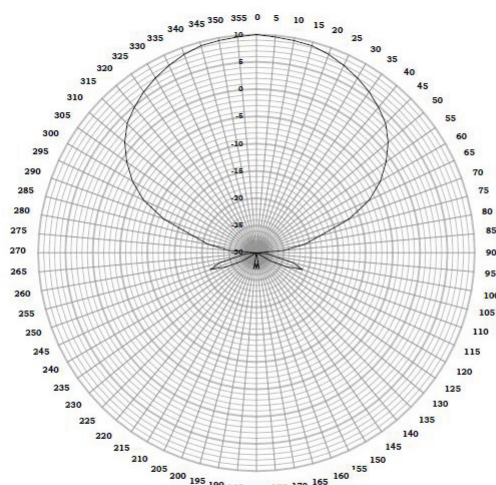

## LOG PERIODIC ANTENNA PATTERNS

LPD-7 H-PLANE

LPD-7 E-PLANE

LPD-12 H-PLANE

LPD-12 E-PLANE

TACO Antenna's ongoing policy of continuing development may result in specification changes to its products.