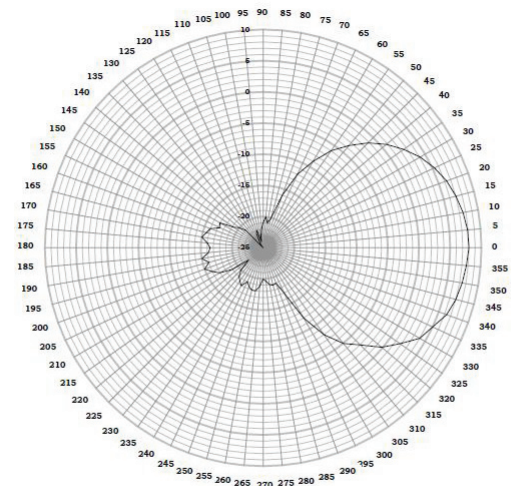

LPD-7 E-PLANE