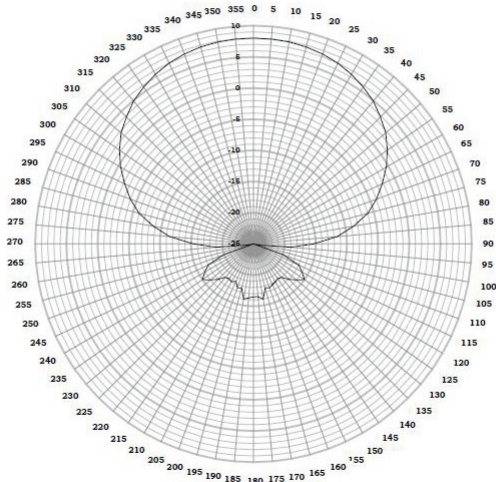

LOG PERIODIC ANTENNA PATTERNS

LPD-7 H-PLANE