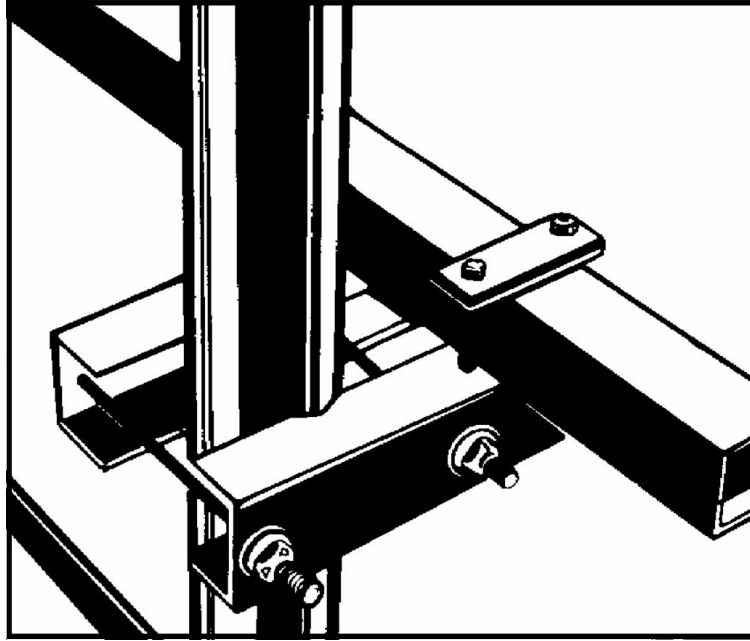

TOWER LEG CLAMP

SCREEN YAGI MOUNTING