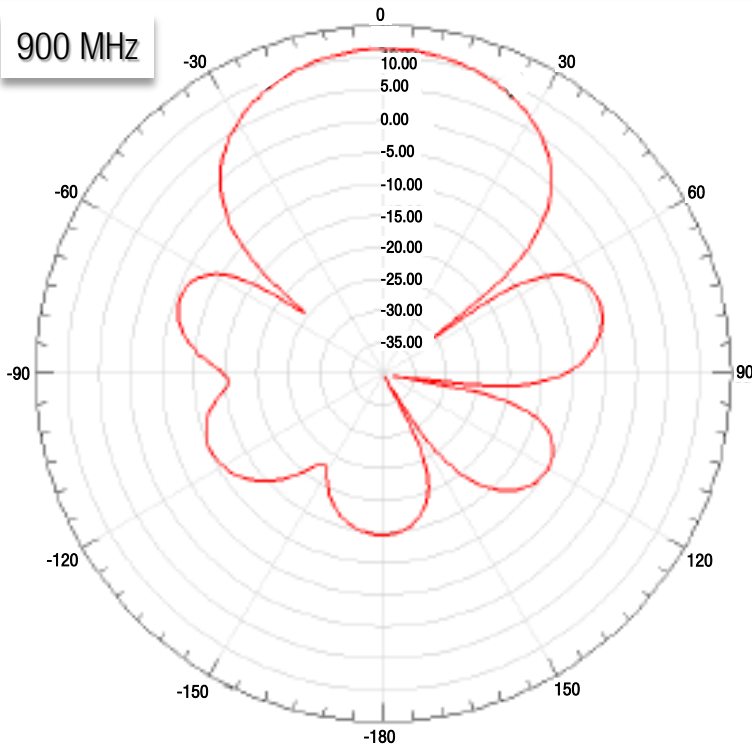

PATTERN

690 MHz – 1.0 GHz

GAIN VS FREQUENCY

900 MHz