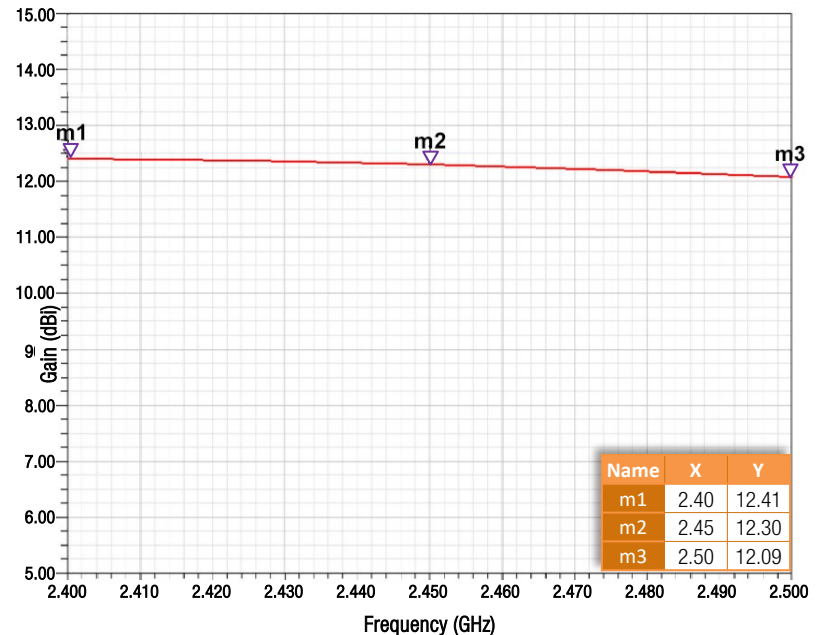

PATTERN

2.40 – 2.50 GHz

GAIN VS FREQUENCY

2.45 GHz

TACO Antenna's ongoing policy of continuing development may result in specification changes to its products.

TACO ANTENNA

(A division of Wade Antenna, Inc.)
29 Sharp Road, Brantford, Ontario
Canada N3T 5L8

Ask us today about integrating the Wi-Fi Helical Antenna series
into your mining architecture.

sales@tacoantenna.com

www.tacoantenna.com

717.975.0885 / 519.756.7157

SPEC0102_B02