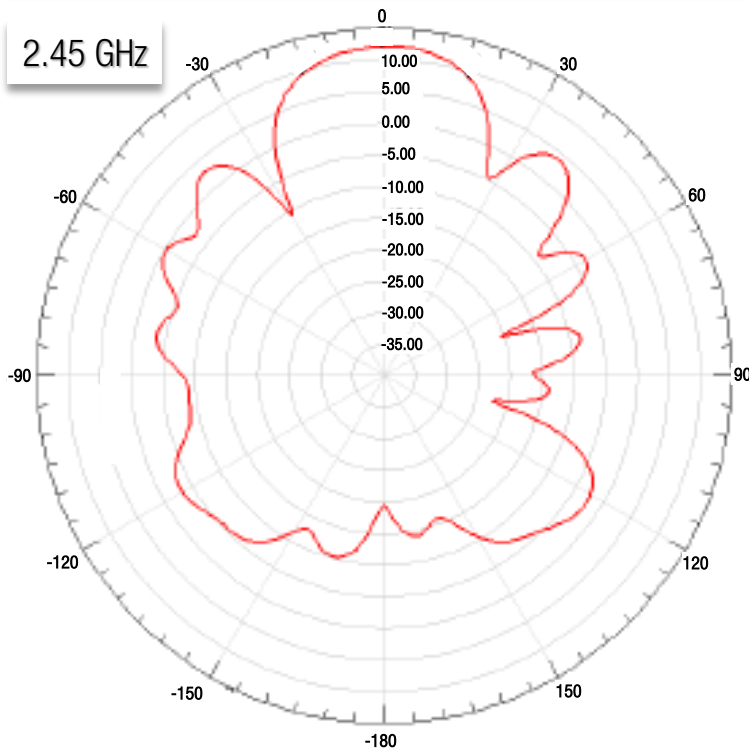

PATTERN

2.40 – 2.50 GHz

GAIN VS FREQUENCY

2.45 GHz

TACO Antenna's ongoing policy of continuing development may result in specification changes to its products.

TACO ANTENNA

(A division of Wade Antenna, Inc.)
29 Sharp Road, Brantford, Ontario
Canada N3T 5L8

Ask us today about integrating the Wi-Fi Helical Antenna series
into your mining architecture.

sales@tacoantenna.com

www.tacoantenna.com

717.975.0885 / 519.756.7157

SPEC0102_B02