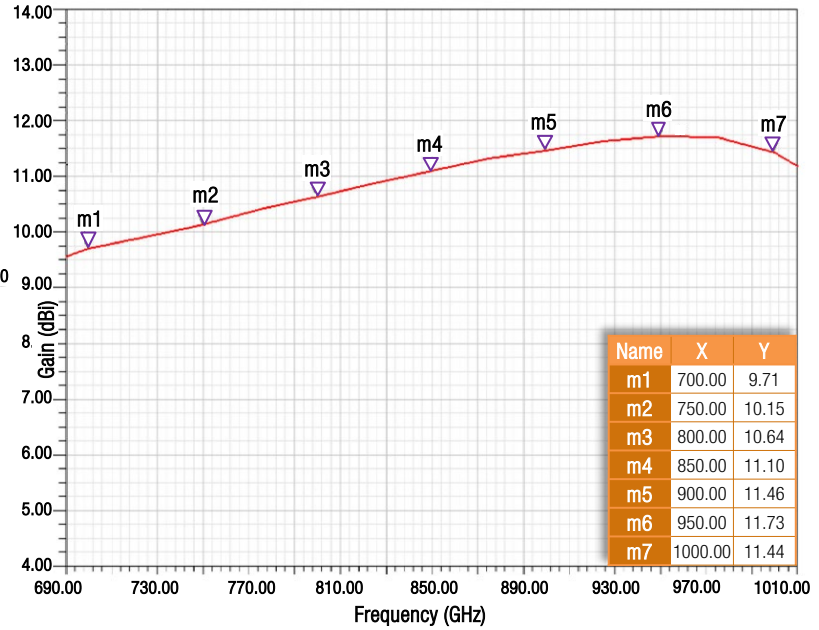

#### ELECTRICAL SPECIFICATIONS

Frequency Range - GHz		0.69-1.0 & 2.4-2.5
Impedance - $\Omega$		50
Gain - dBic	0.9 GHz	11
	2.4 GHz	12
F/B RATIO - dB		>20
VSWR - max		2:1
Connector Type		N-Female
Number of Outputs		2
Polarization	0.9 GHz	LHCP
	2.4 GHz	RHCP
Isolation - min (dB)		-15
Half Power Beamwidth - $^{\circ}$	0.9 GHz	47
	2.4 GHz	32
Power rating - W		100
Operational Temperature - C (F)		-40 to +75 (-40 to +167)

#### MECHANICAL SPECIFICATIONS

Length from Bottom of Ground Plane – in (cm)	16.1 (40.9)
Ground Plane Diameter - in (cm)	12.0 (30.5)
Radome Diameter - in (cm)	5.0 (12.7)
Bulkhead Base Diameter - in (cm)	6.0 (15.2)
Cap Diameter - in (cm)	5.1 (13.0)
Antenna Weight - lbs (kg)	4.3 (2.0)
Antenna Color	Flat Black

TACO Antenna's ongoing policy of continuing development may result in specification changes to its products.

**PATTERN**

**690 MHz – 1.0 GHz**

**GAIN VS FREQUENCY**

900 MHz

**PATTERN**

**2.40 – 2.50 GHz**

**GAIN VS FREQUENCY**